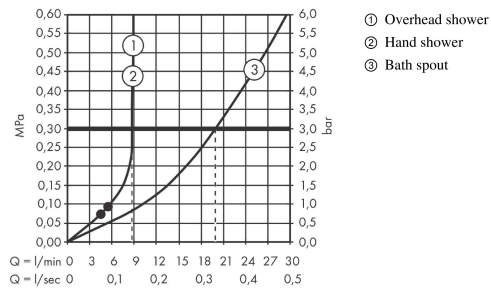

Vernis Blend
Showerpipe 200 1jet EcoSmart with bath thermostat
Surfaces: **Chrome** Article Number: **26079000**

Flowchart