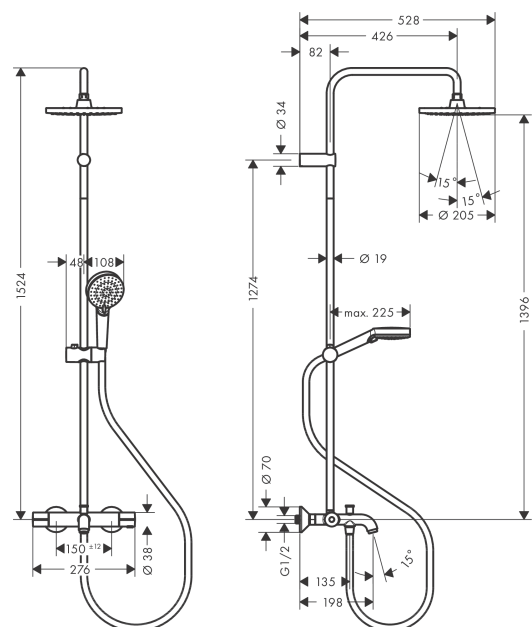

##### product features

- consists of: overhead shower, hand shower, bath thermostat, shower hose, shower holder
- overhead shower Vernis Blend 200 1jet
- shower head size overhead shower: 205 mm
- spray type overhead shower: Rain
- ball-joint: overhead shower angle adjustable
- spray type hand shower: Rain, IntenseRain
- maximum flow rate at 3 bar: 20 l/min
- minimum flow pressure: 1 bar
- operating pressure: min. 1 bar/max. 10 bar
- shower bar diameter: 19 mm
- height-adjustable slider with locking push-button slider
- shower arm length overhead shower: 426 mm
- thermostat Vernis
- safety lock at 40° C
- adjustable hot water limitation
- outlets controlled via turning handle
- will not run two outlets at same time
- mounting type: exposed installation
- connection dimension DN15
- connection thread G 1/2
- centre distance 150 ± 12 mm
- intrinsically safe against backflow

#### Scale drawing

**Vernis Blend**  
**Showerpipe 200 1jet EcoSmart with bath thermostat**  
 Surfaces: **Chrome** Article Number: **26079000**